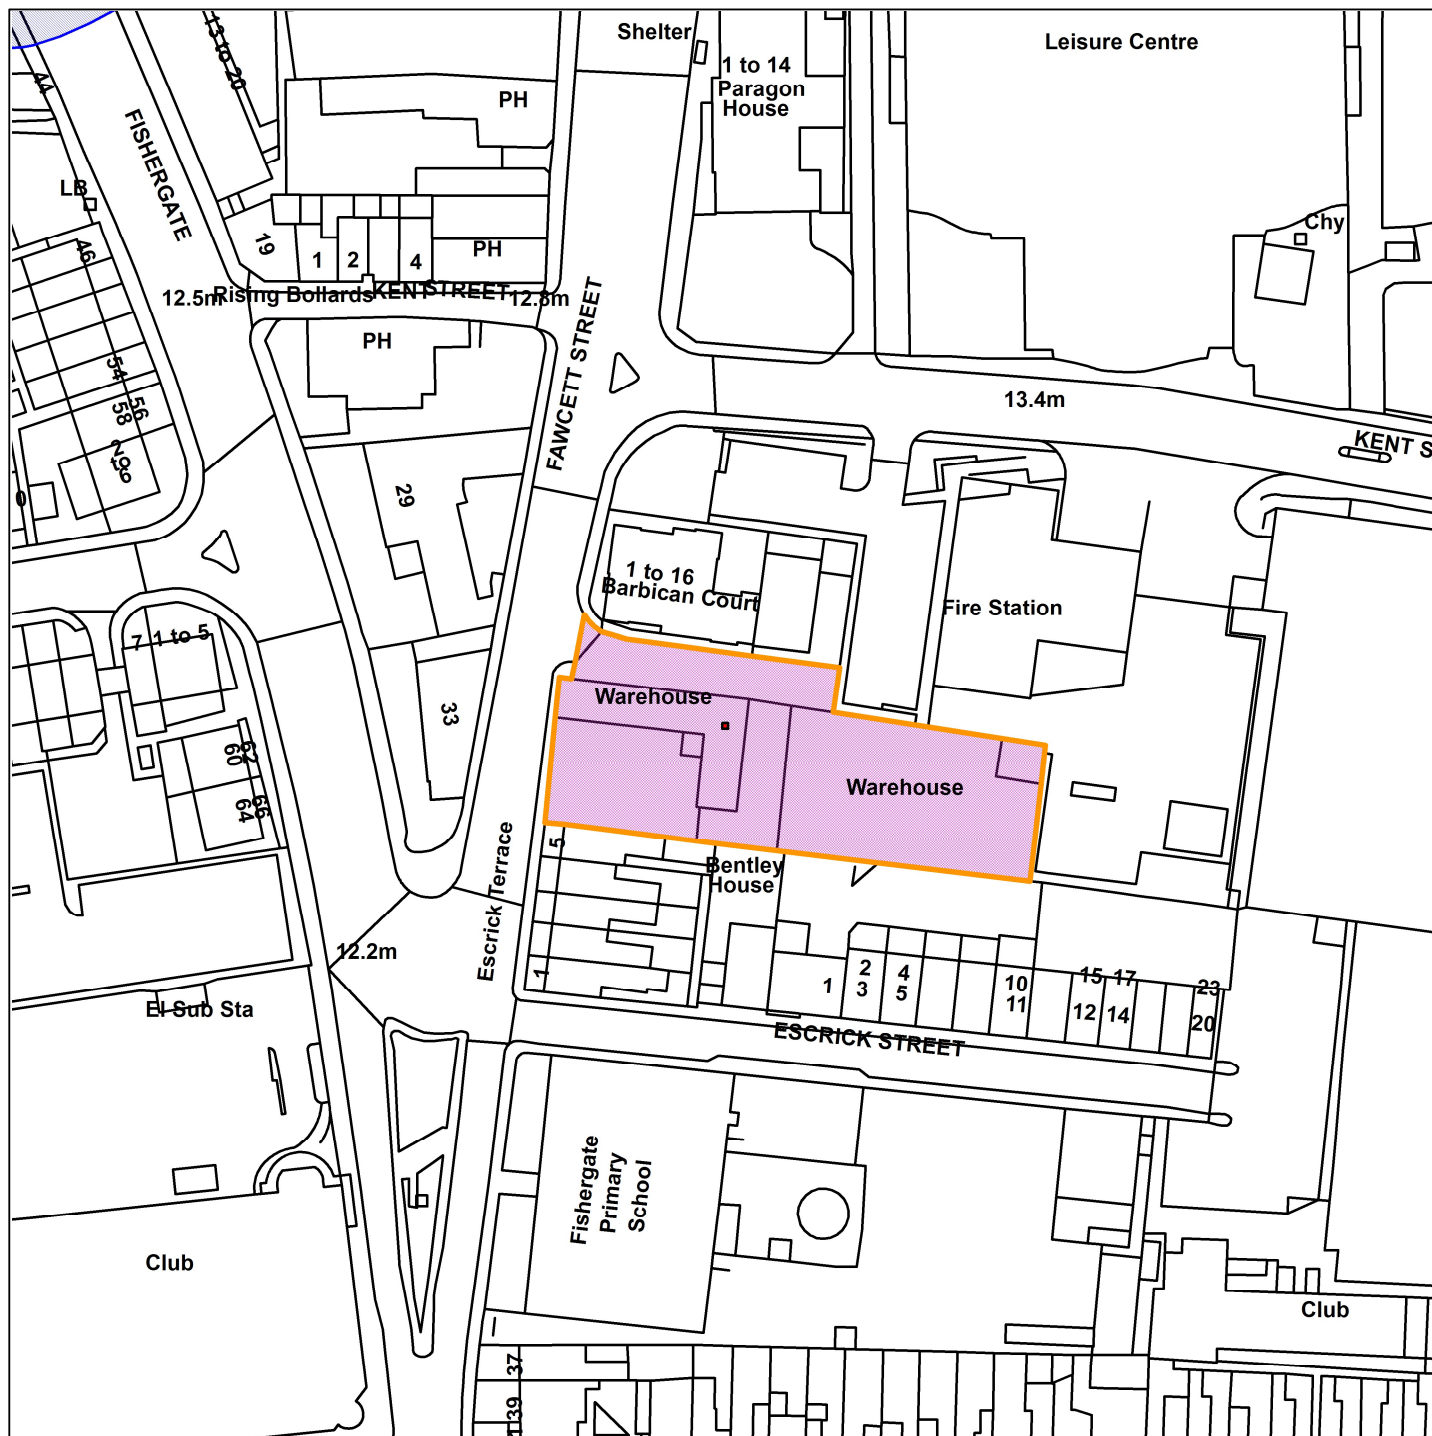

# Plumbase, Fawcett Street, YO10 4AH

21/01570/FULM

Scale : 1:1099

Reproduced from the Ordnance Survey map with the permission of the Controller of Her Majesty's Stationery Office © Crown Copyright 2012.

Unauthorised reproduction infringes Crown Copyright and may lead to prosecution or civil proceedings.

<b>Organisation</b>	City of York Council
<b>Department</b>	Directorate of Place
<b>Comments</b>	Site Location Plan
<b>Date</b>	20 August 2021
<b>SLA Number</b>	